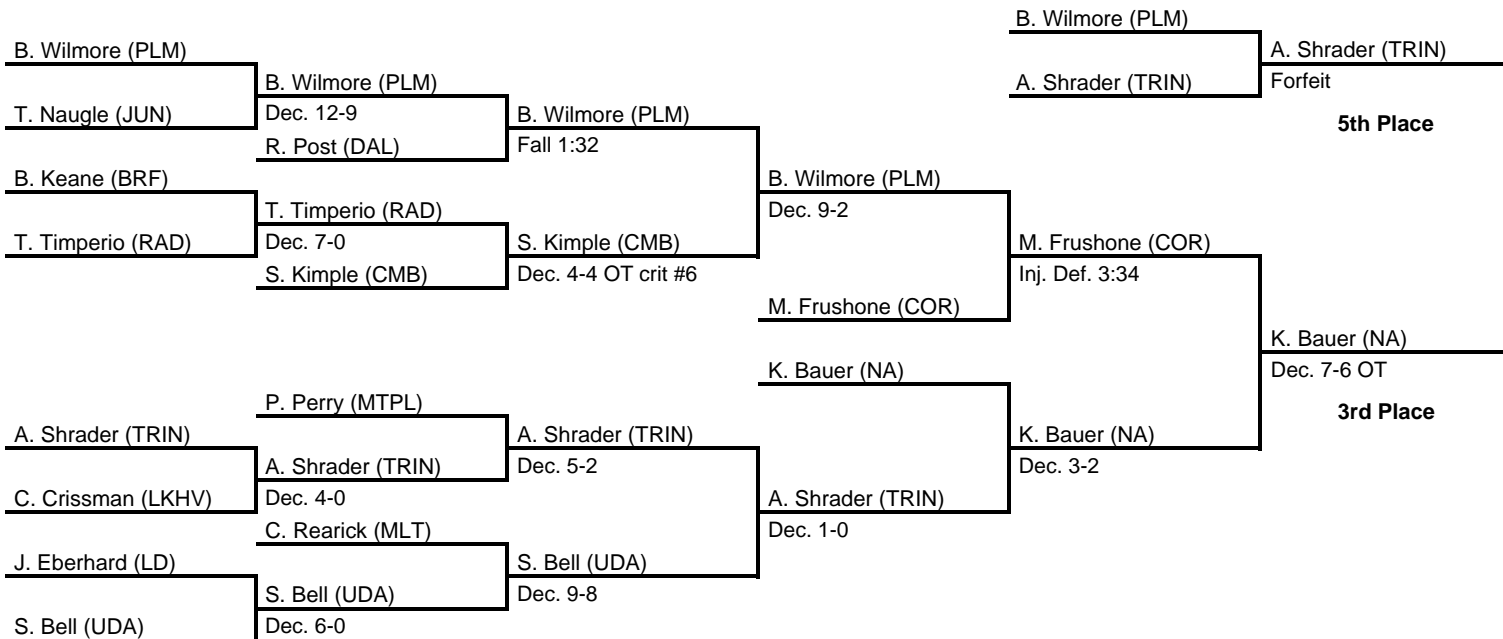

1989 PIAA Class AAA Wrestling Championships

at Hersheypark Arena, Hershey, PA -- March 16-18, 1989

results provided by
PA-Wrestling.com