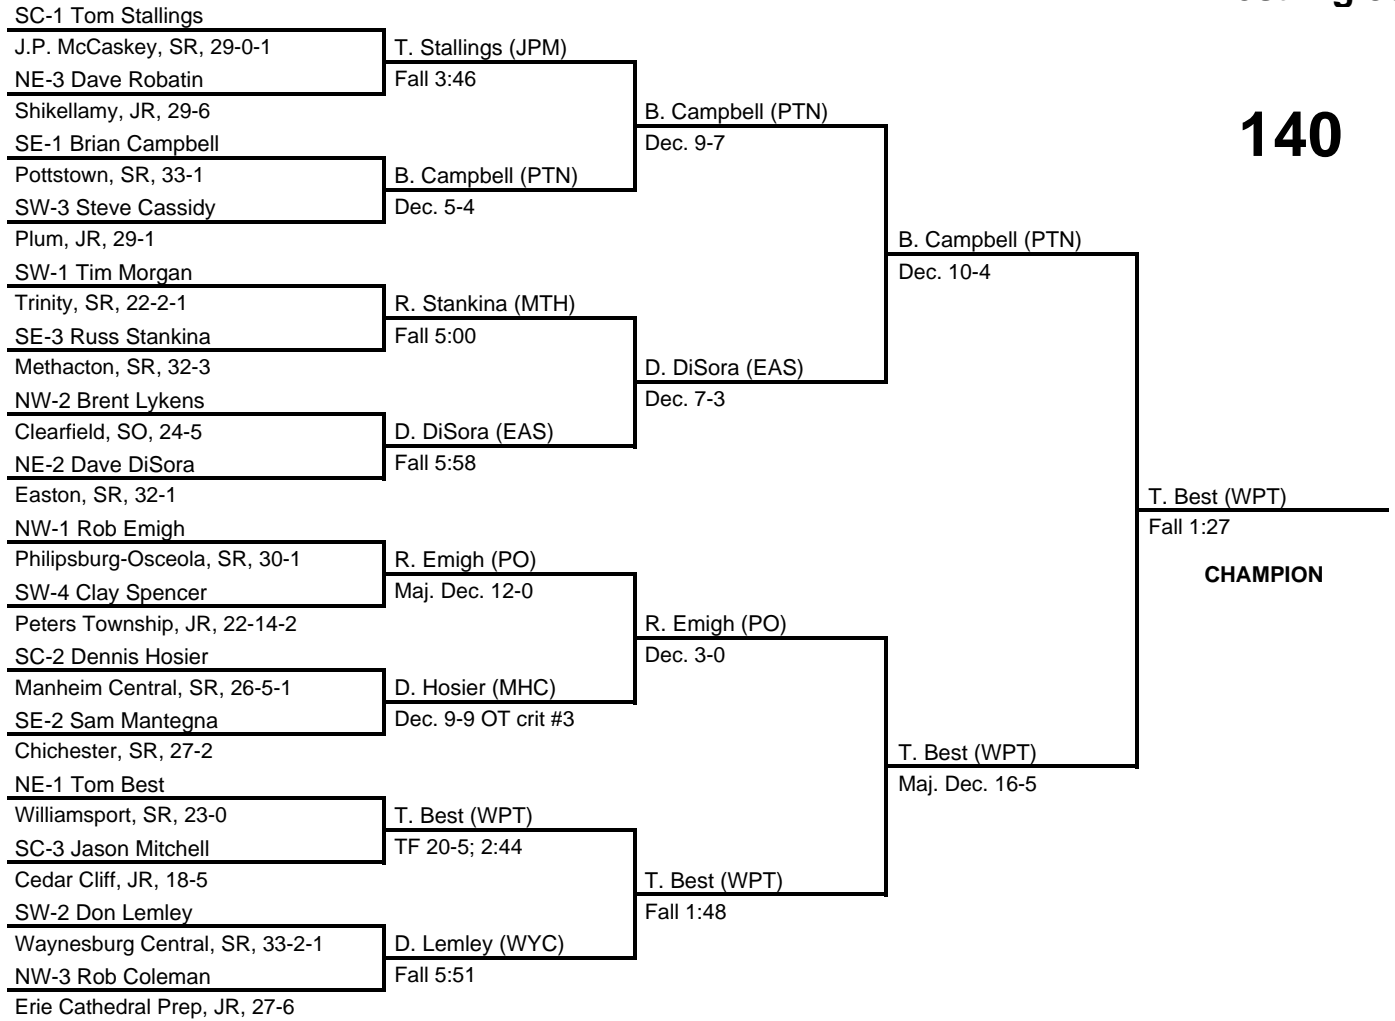

1989 PIAA Class AAA Wrestling Championships

at Hersheypark Arena, Hershey, PA -- March 16-18, 1989

results provided by
PA-Wrestling.com