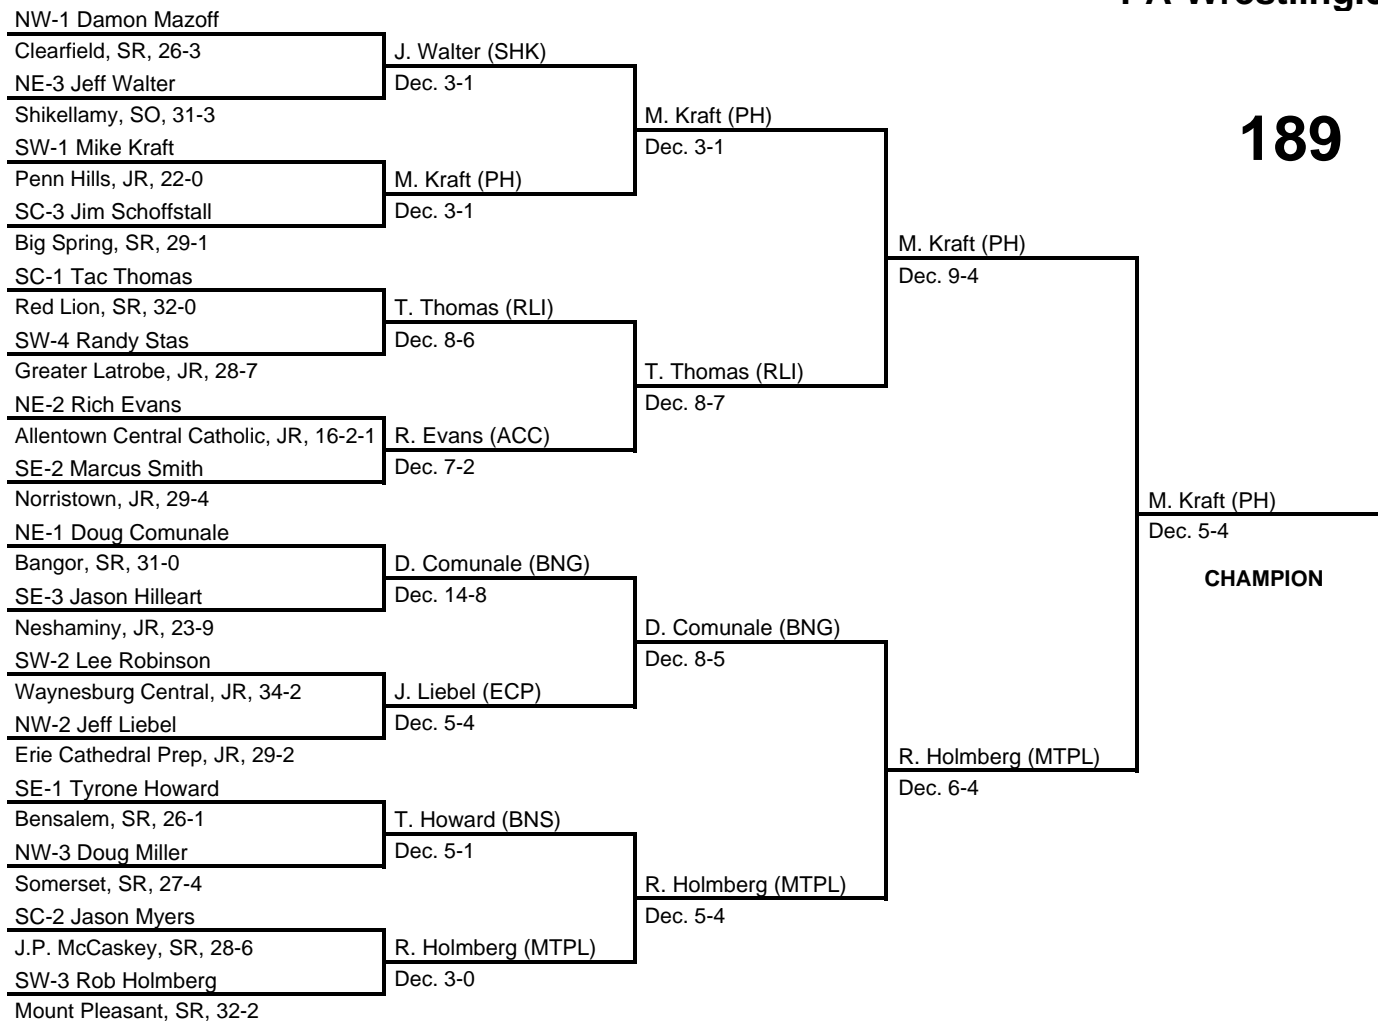

1989 PIAA Class AAA Wrestling Championships

at Hersheypark Arena, Hershey, PA -- March 16-18, 1989

results provided by
PA-Wrestling.com