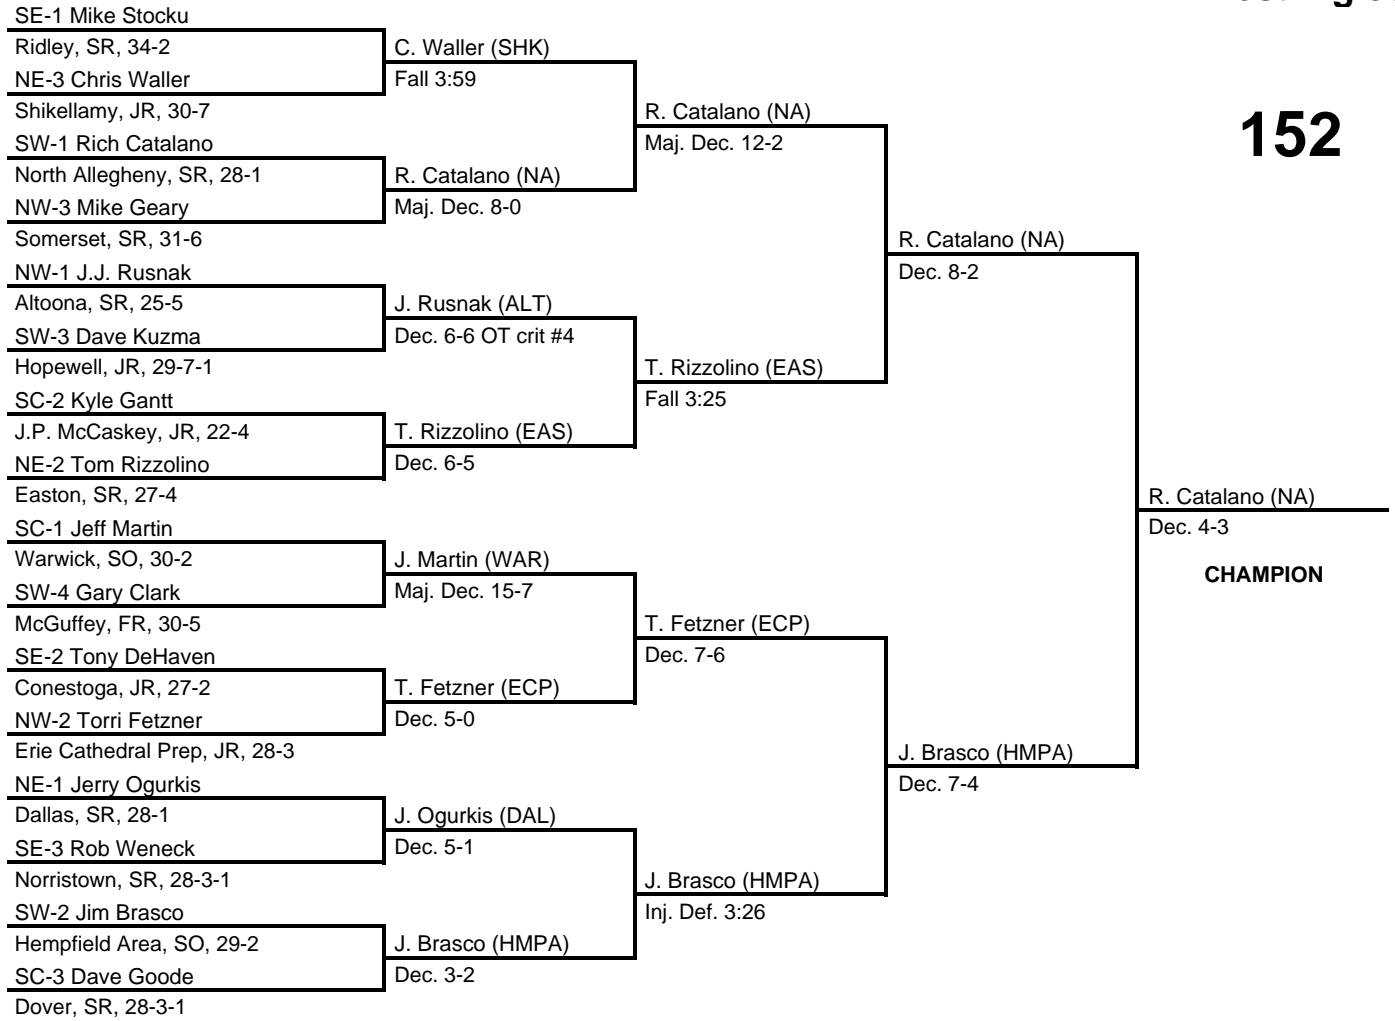

1989 PIAA Class AAA Wrestling Championships

at Hersheypark Arena, Hershey, PA -- March 16-18, 1989

results provided by
PA-Wrestling.com