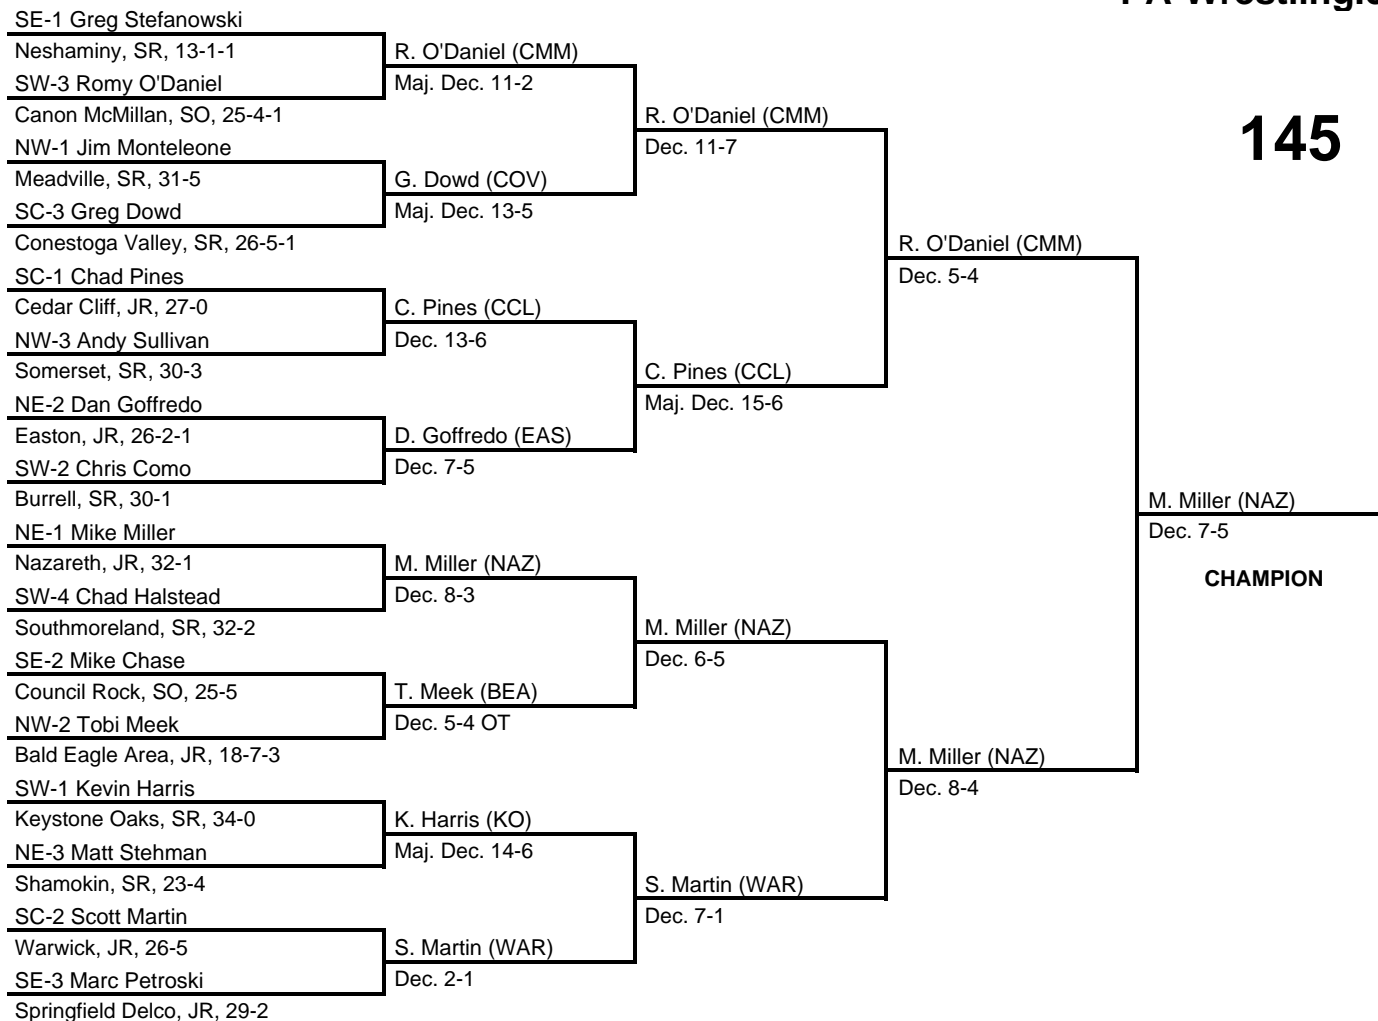

results provided by
PA-Wrestling.com

1989 PIAA Class AAA Wrestling Championships

at Hersheypark Arena, Hershey, PA -- March 16-18, 1989

results provided by
PA-Wrestling.com

145

1989 PIAA Class AAA Wrestling Championships