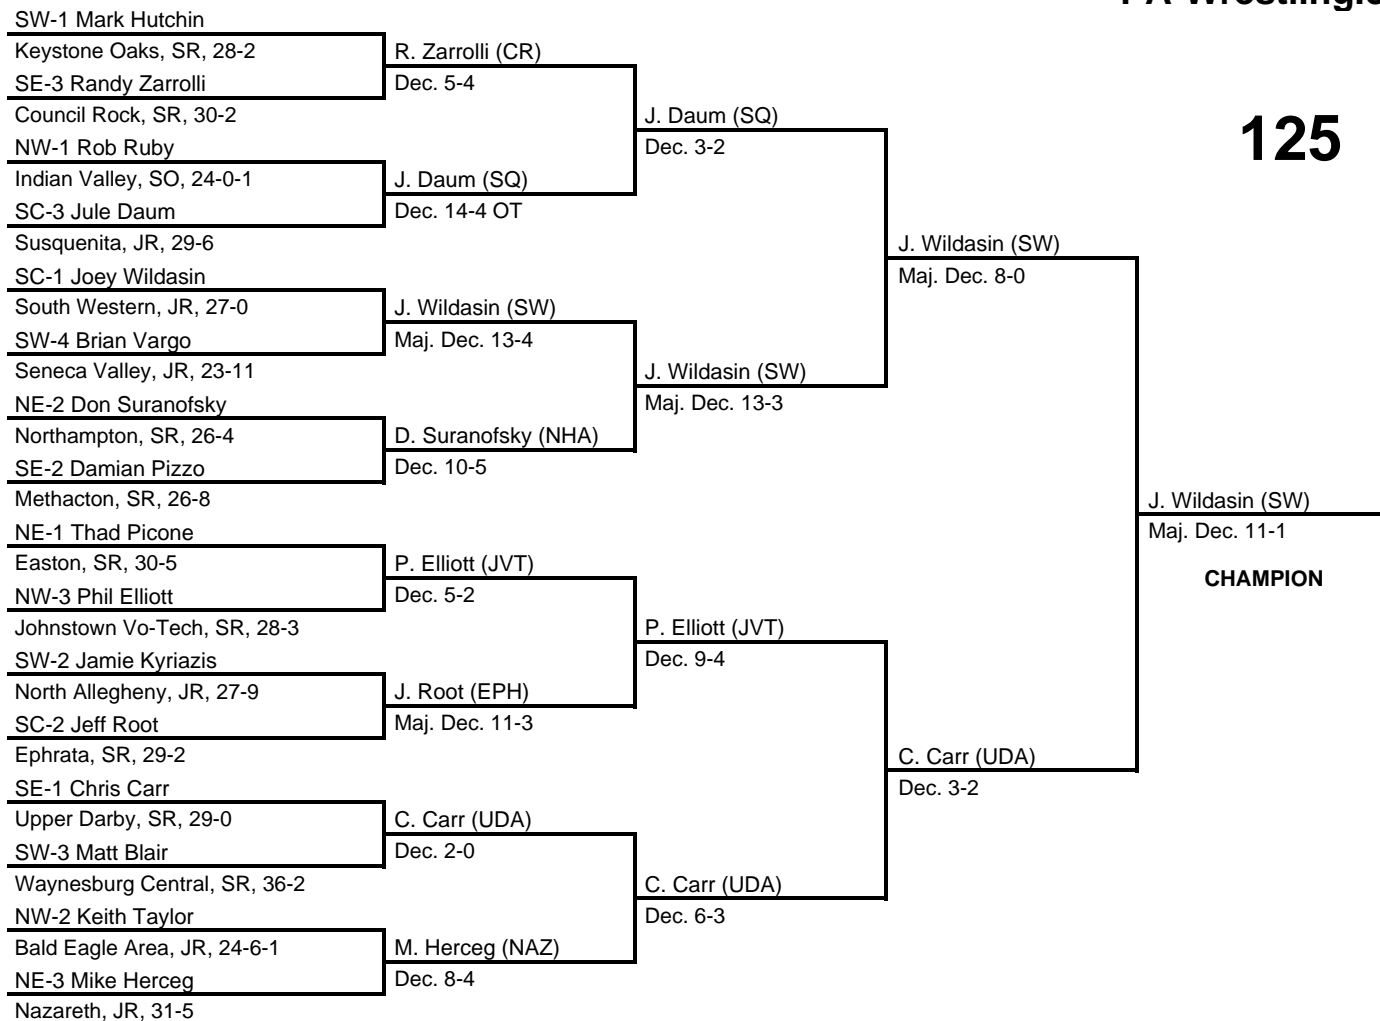

1989 PIAA Class AAA Wrestling Championships

at Hersheypark Arena, Hershey, PA -- March 16-18, 1989

results provided by
PA-Wrestling.com