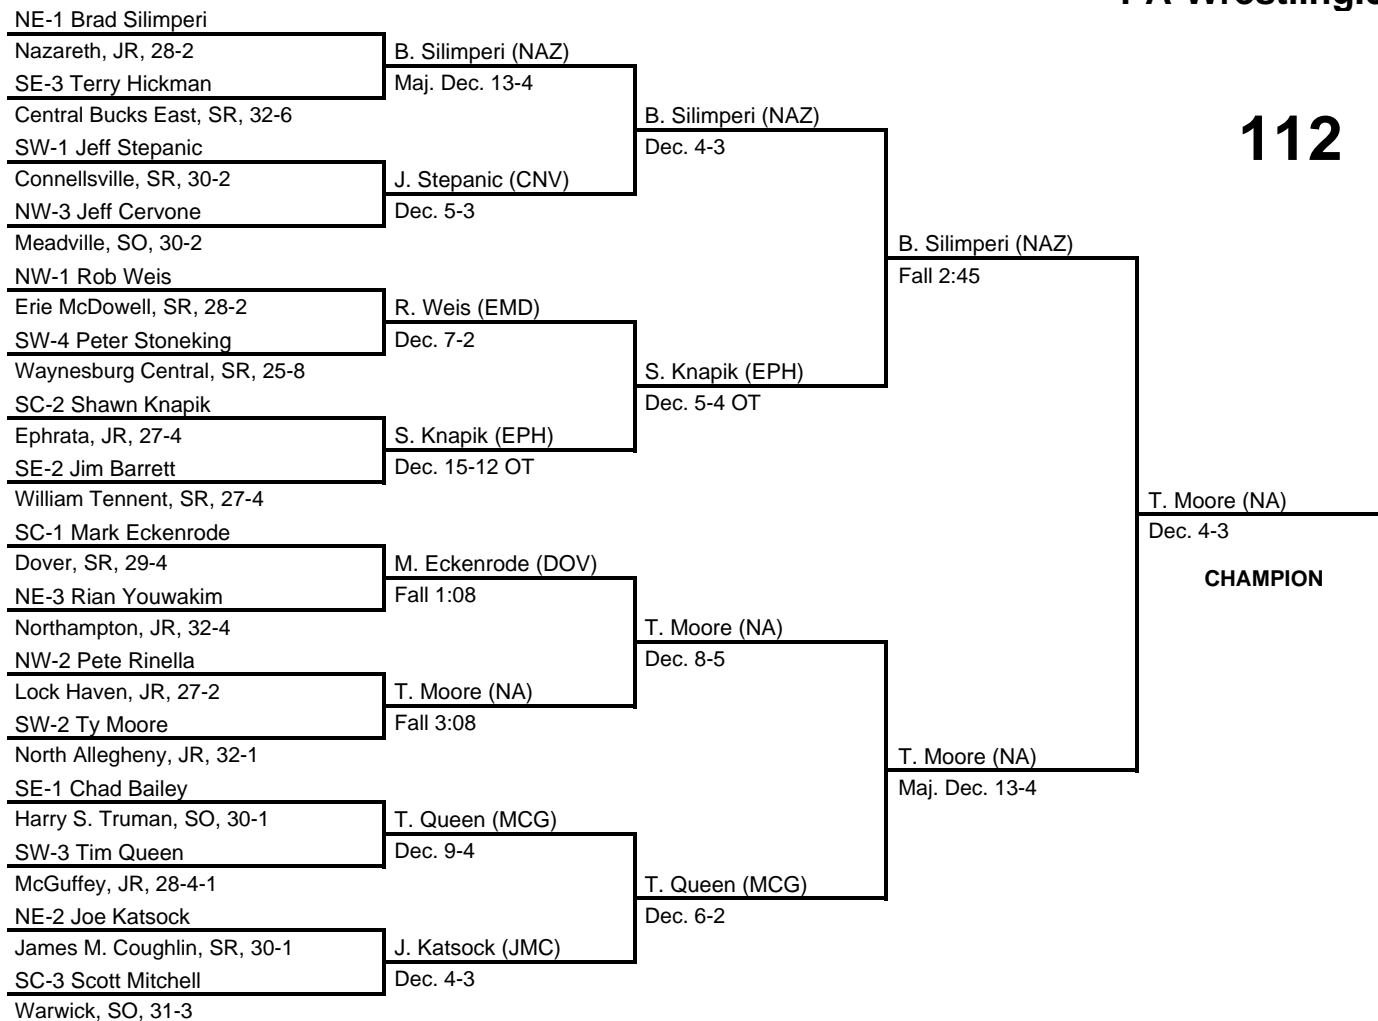

1989 PIAA Class AAA Wrestling Championships

at Hersheypark Arena, Hershey, PA -- March 16-18, 1989

results provided by
PA-Wrestling.com

112