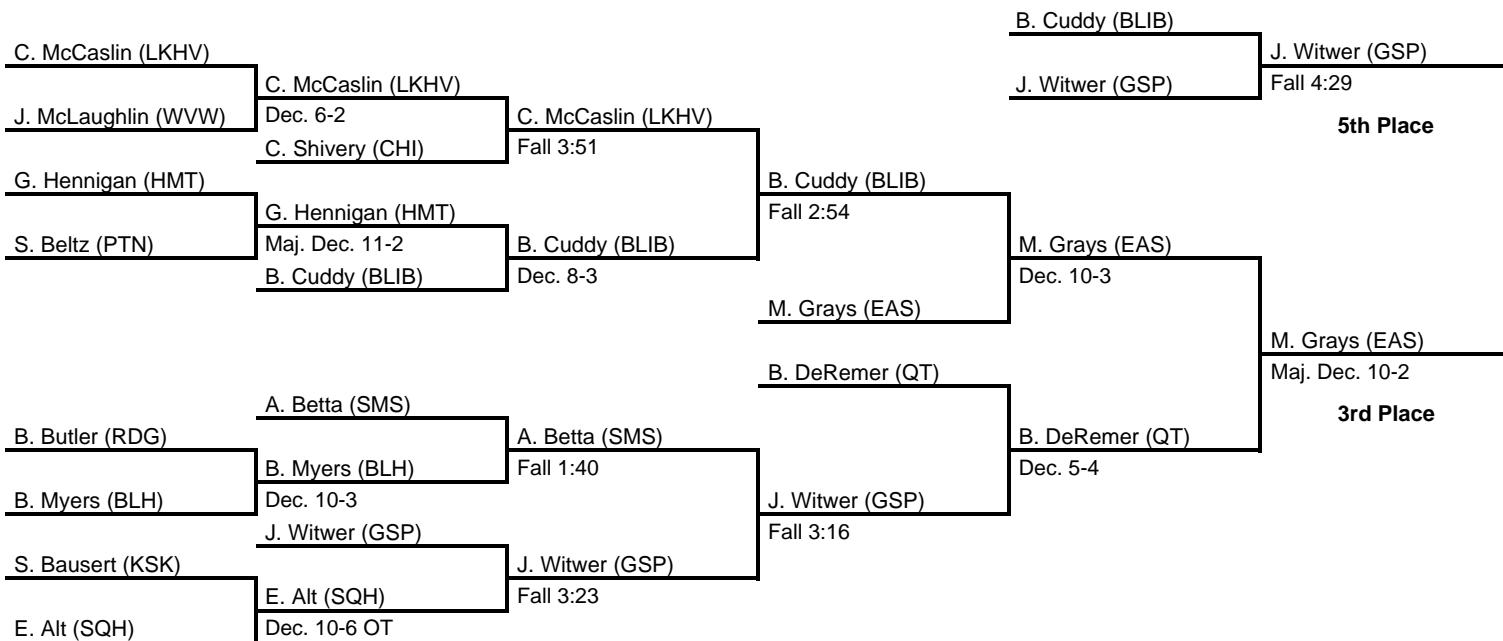

1989 PIAA Class AAA Wrestling Championships

at Hersheypark Arena, Hershey, PA -- March 16-18, 1989

results provided by
PA-Wrestling.com