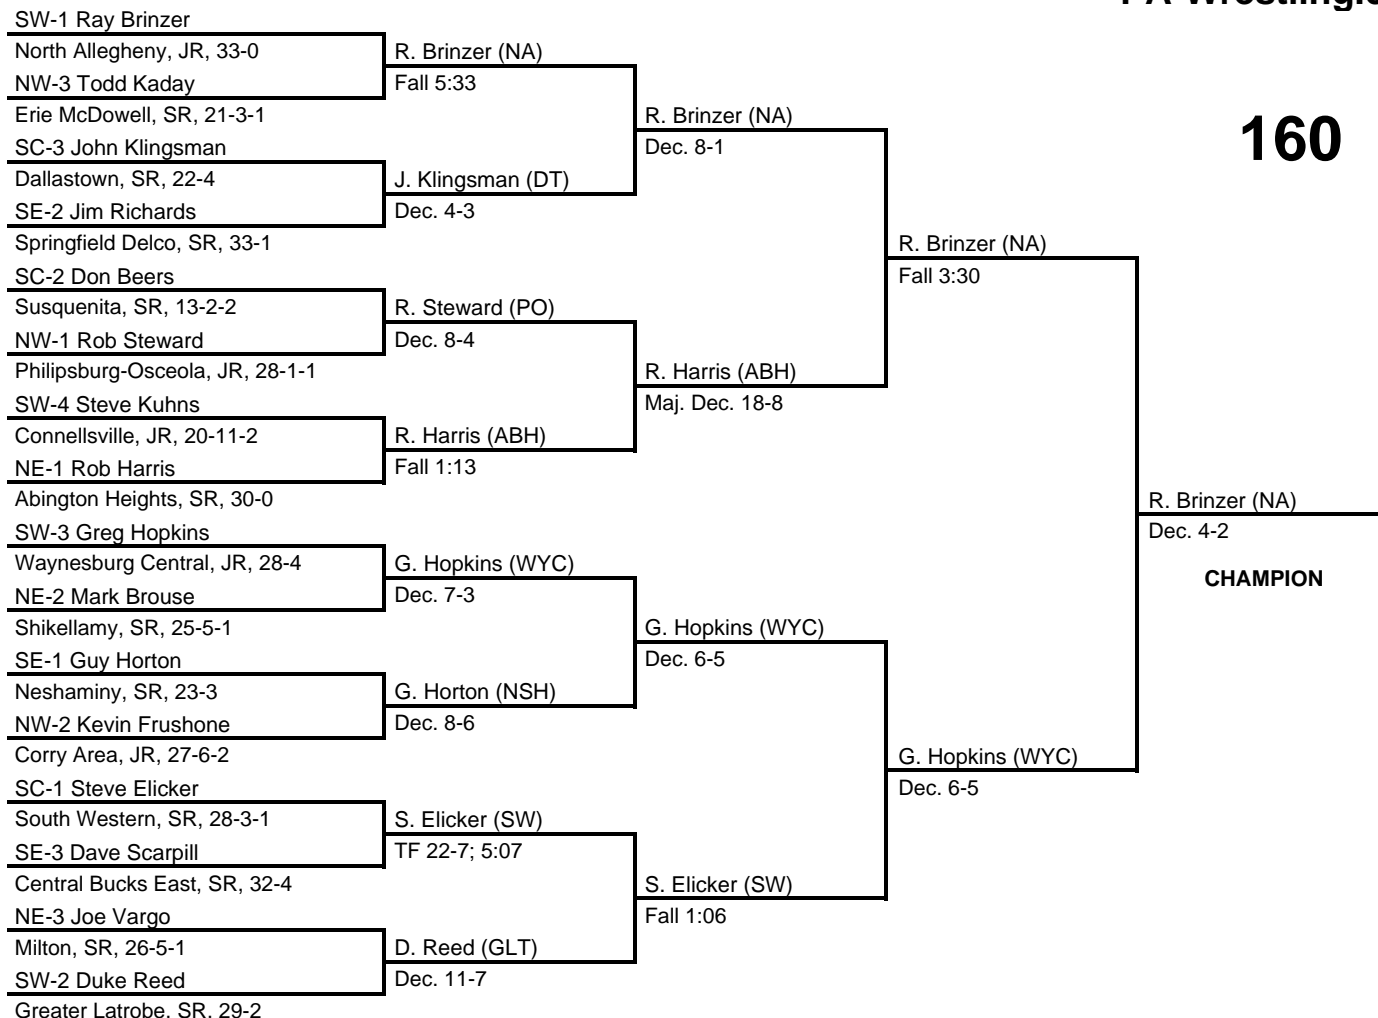

at Hersheypark Arena, Hershey, PA -- March 16-18, 1989

results provided by
PA-Wrestling.com

1989 PIAA Class AAA Wrestling Championships

at Hersheypark Arena, Hershey, PA -- March 16-18, 1989

results provided by
PA-Wrestling.com