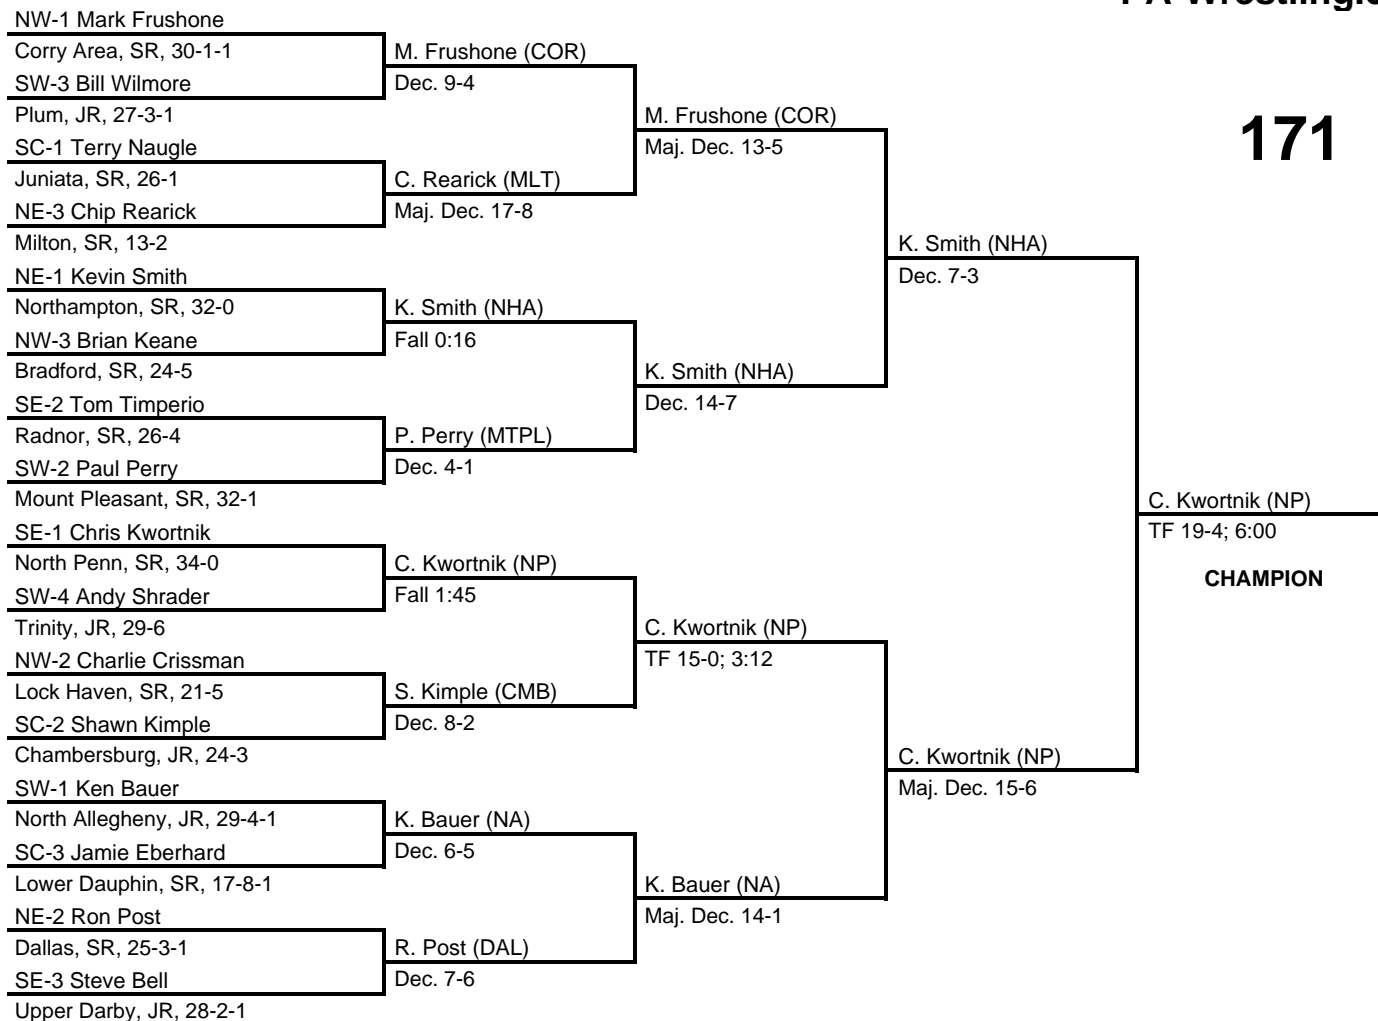

1989 PIAA Class AAA Wrestling Championships

at Hersheypark Arena, Hershey, PA -- March 16-18, 1989

results provided by
PA-Wrestling.com