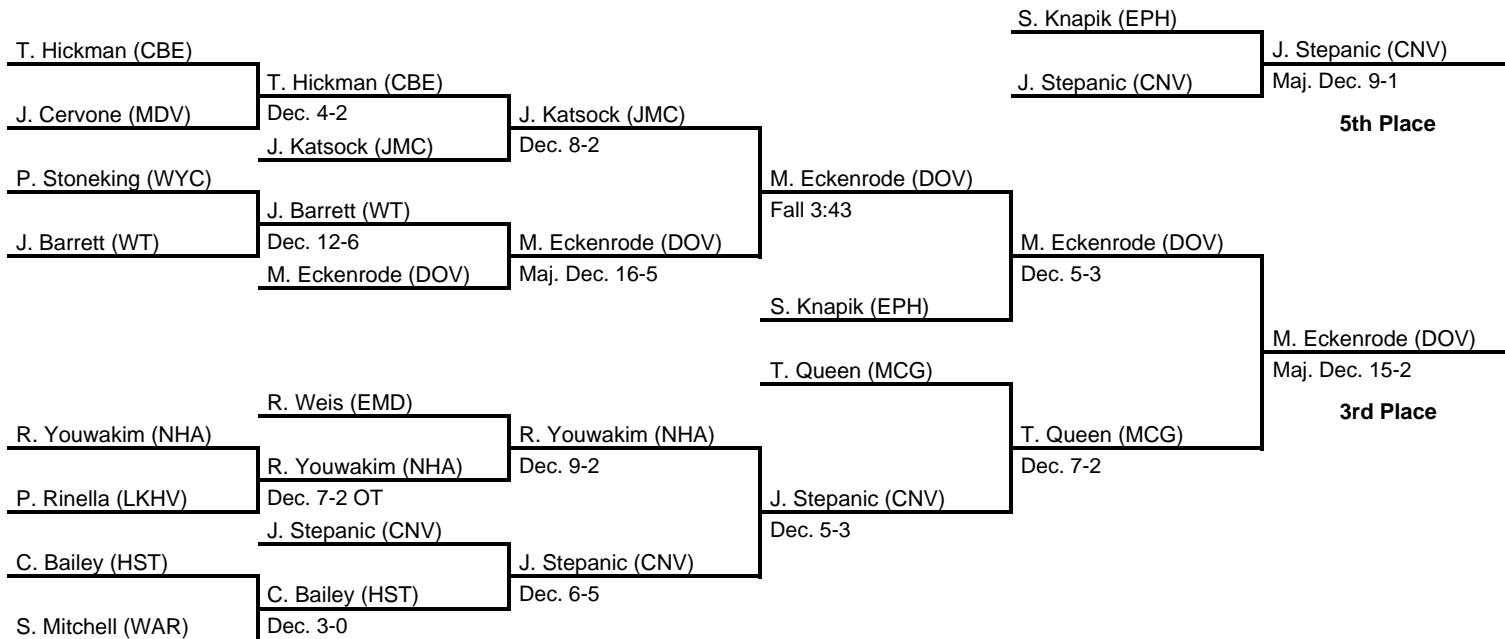

1989 PIAA Class AAA Wrestling Championships

at Hersheypark Arena, Hershey, PA -- March 16-18, 1989

results provided by
PA-Wrestling.com

112