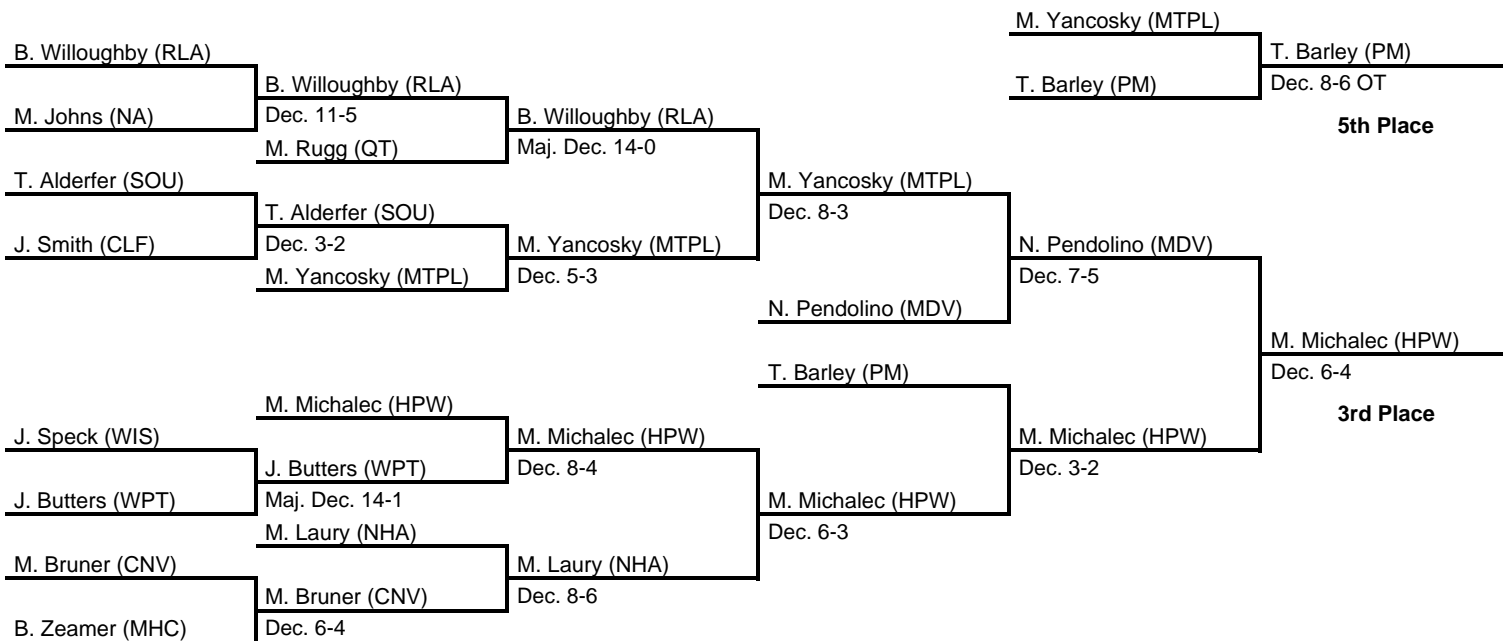

at Hersheypark Arena, Hershey, PA -- March 16-18, 1989

results provided by
PA-Wrestling.com

1989 PIAA Class AAA Wrestling Championships

at Hersheypark Arena, Hershey, PA -- March 16-18, 1989

results provided by
PA-Wrestling.com