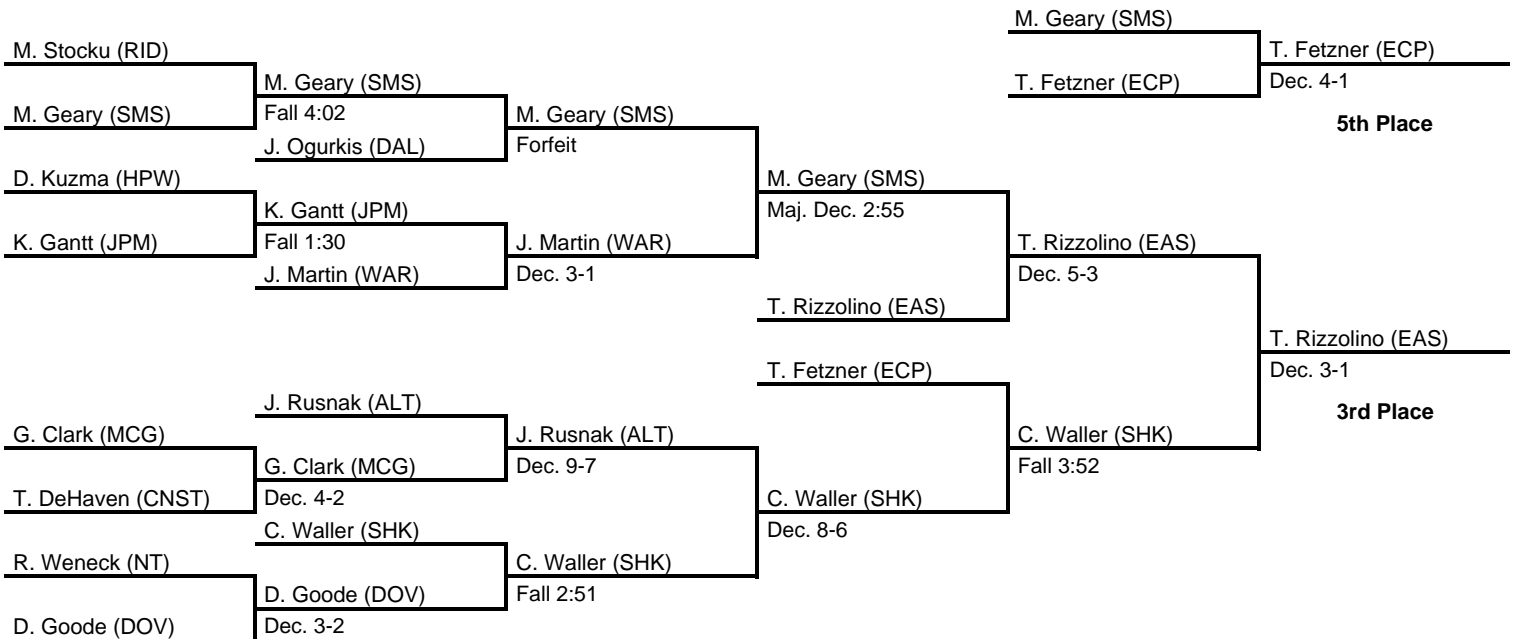

1989 PIAA Class AAA Wrestling Championships

at Hersheypark Arena, Hershey, PA -- March 16-18, 1989

results provided by
PA-Wrestling.com