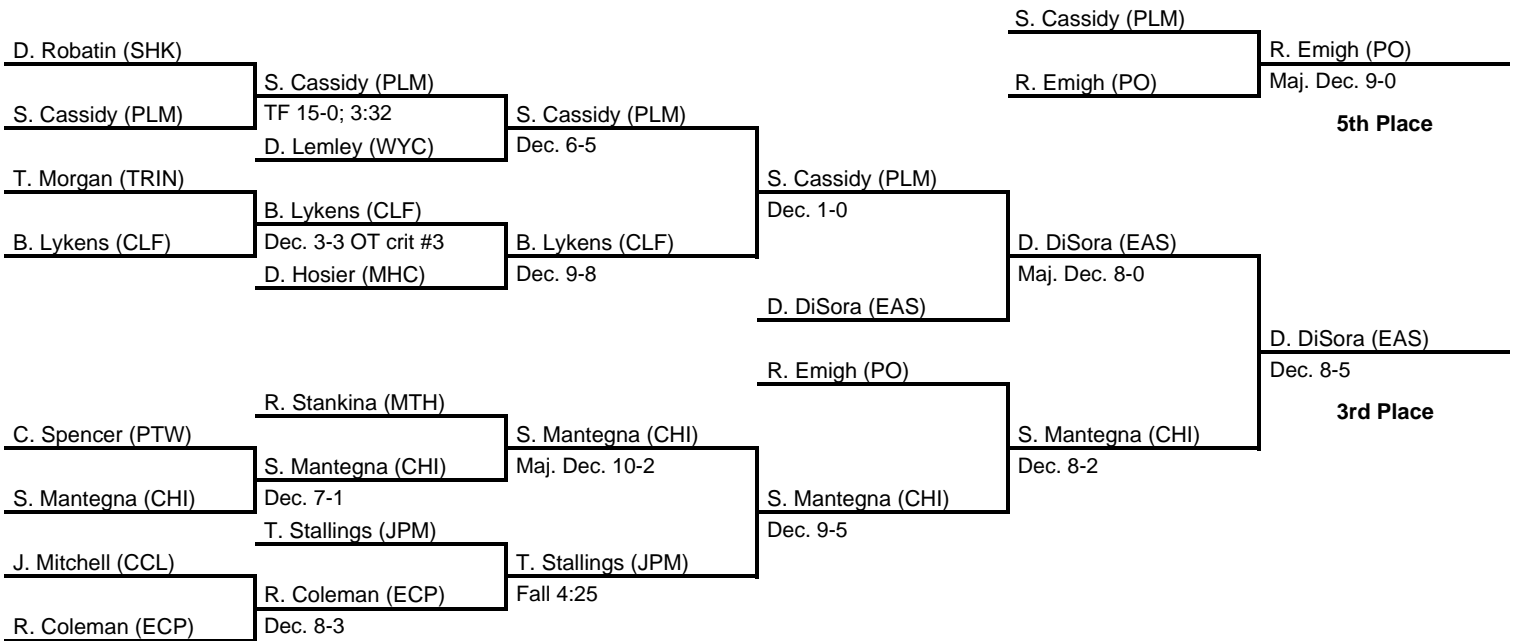

1989 PIAA Class AAA Wrestling Championships

at Hersheypark Arena, Hershey, PA -- March 16-18, 1989

results provided by
PA-Wrestling.com