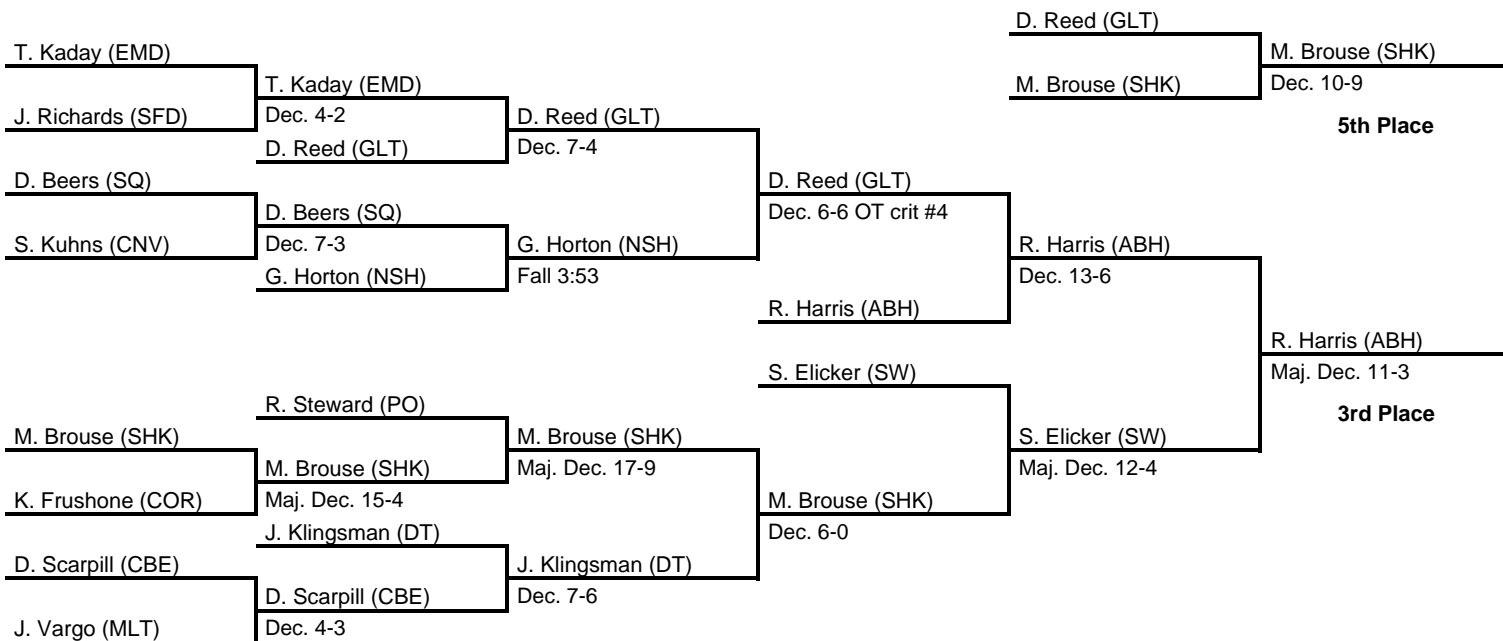

at Hersheypark Arena, Hershey, PA -- March 16-18, 1989

results provided by
PA-Wrestling.com

1989 PIAA Class AAA Wrestling Championships

at Hersheypark Arena, Hershey, PA -- March 16-18, 1989

results provided by
PA-Wrestling.com