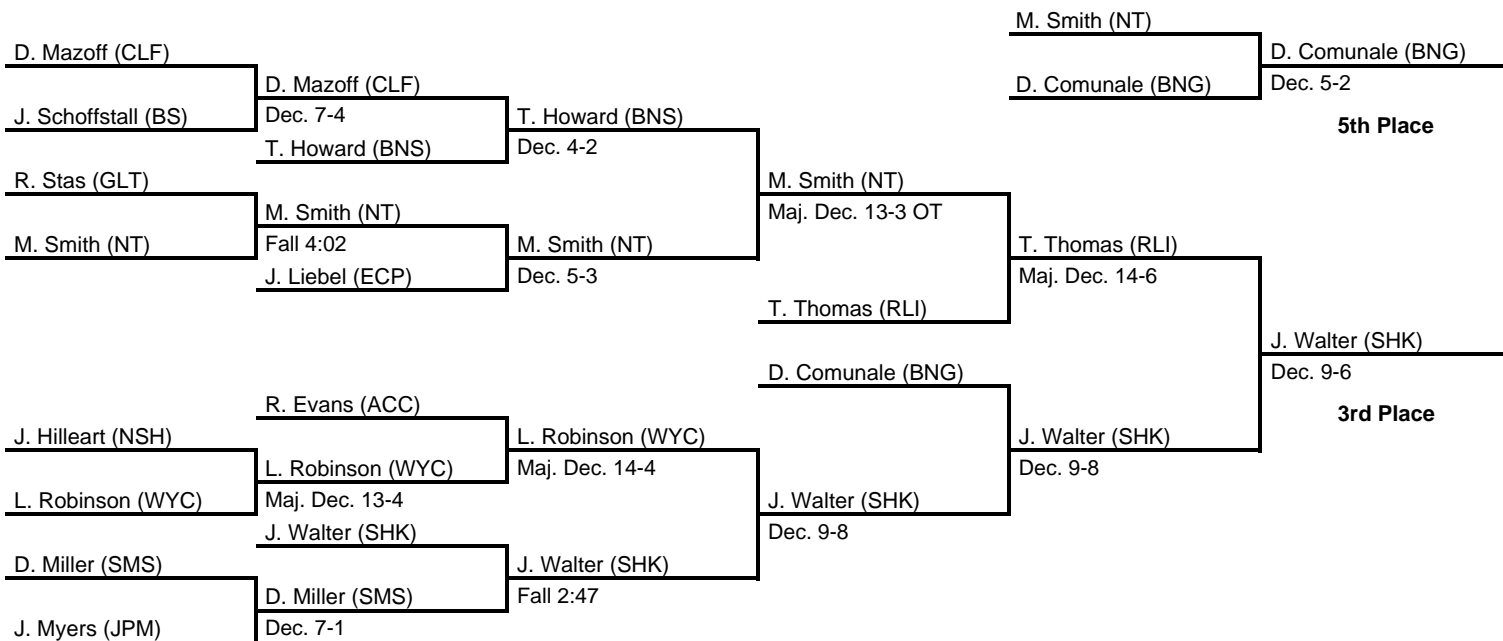

1989 PIAA Class AAA Wrestling Championships

at Hersheypark Arena, Hershey, PA -- March 16-18, 1989

results provided by
PA-Wrestling.com