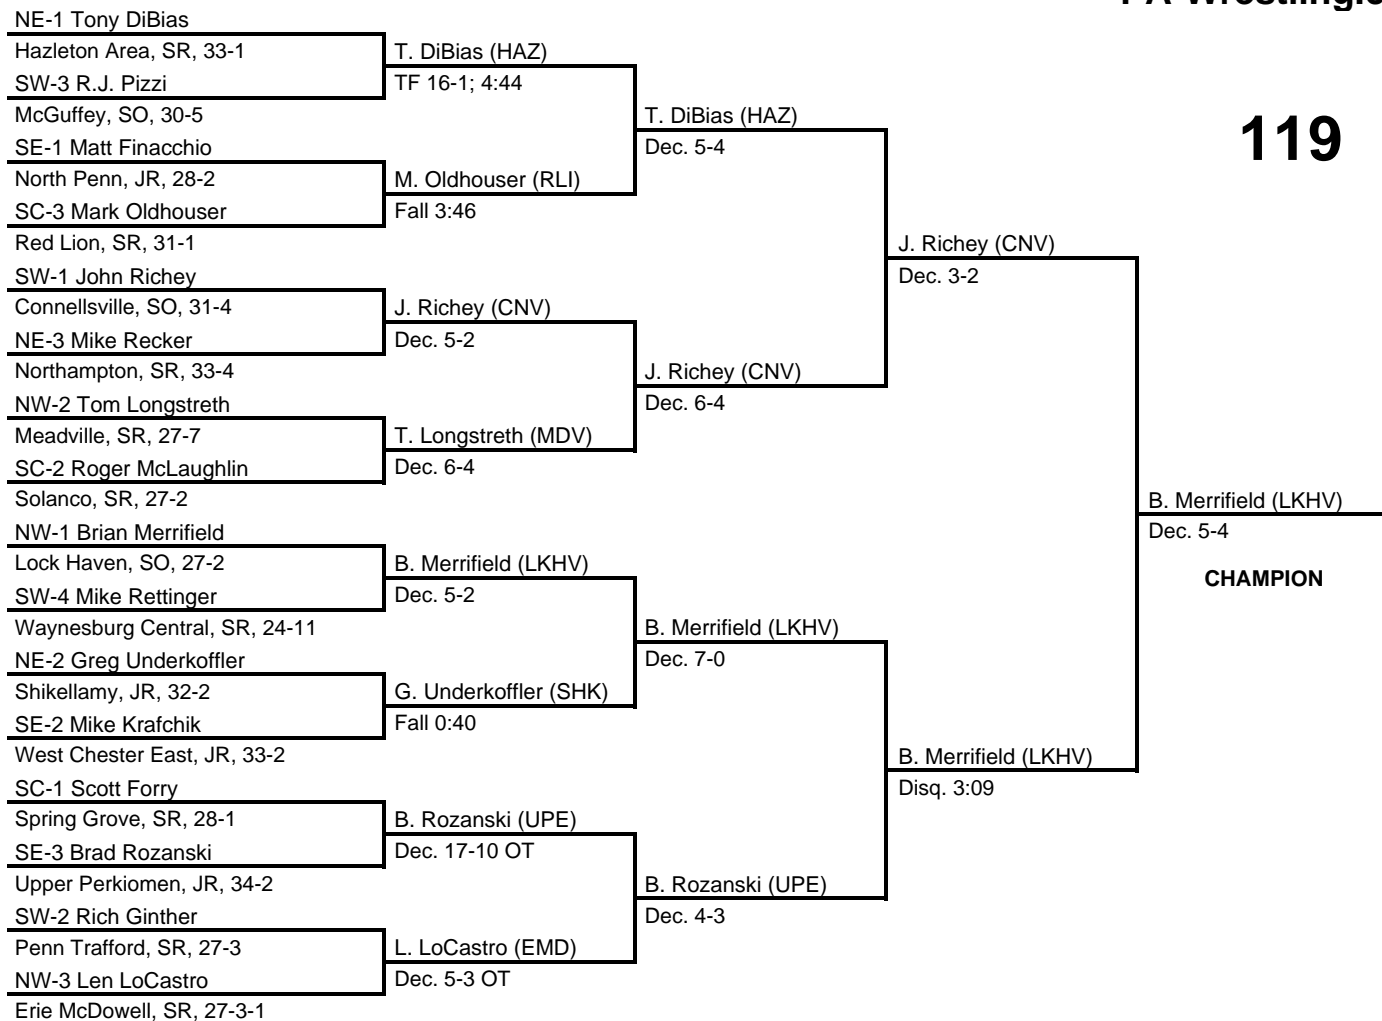

results provided by
PA-Wrestling.com

112

1989 PIAA Class AAA Wrestling Championships

at Hersheypark Arena, Hershey, PA -- March 16-18, 1989

results provided by
PA-Wrestling.com

1989 PIAA Class AAA Wrestling Championships