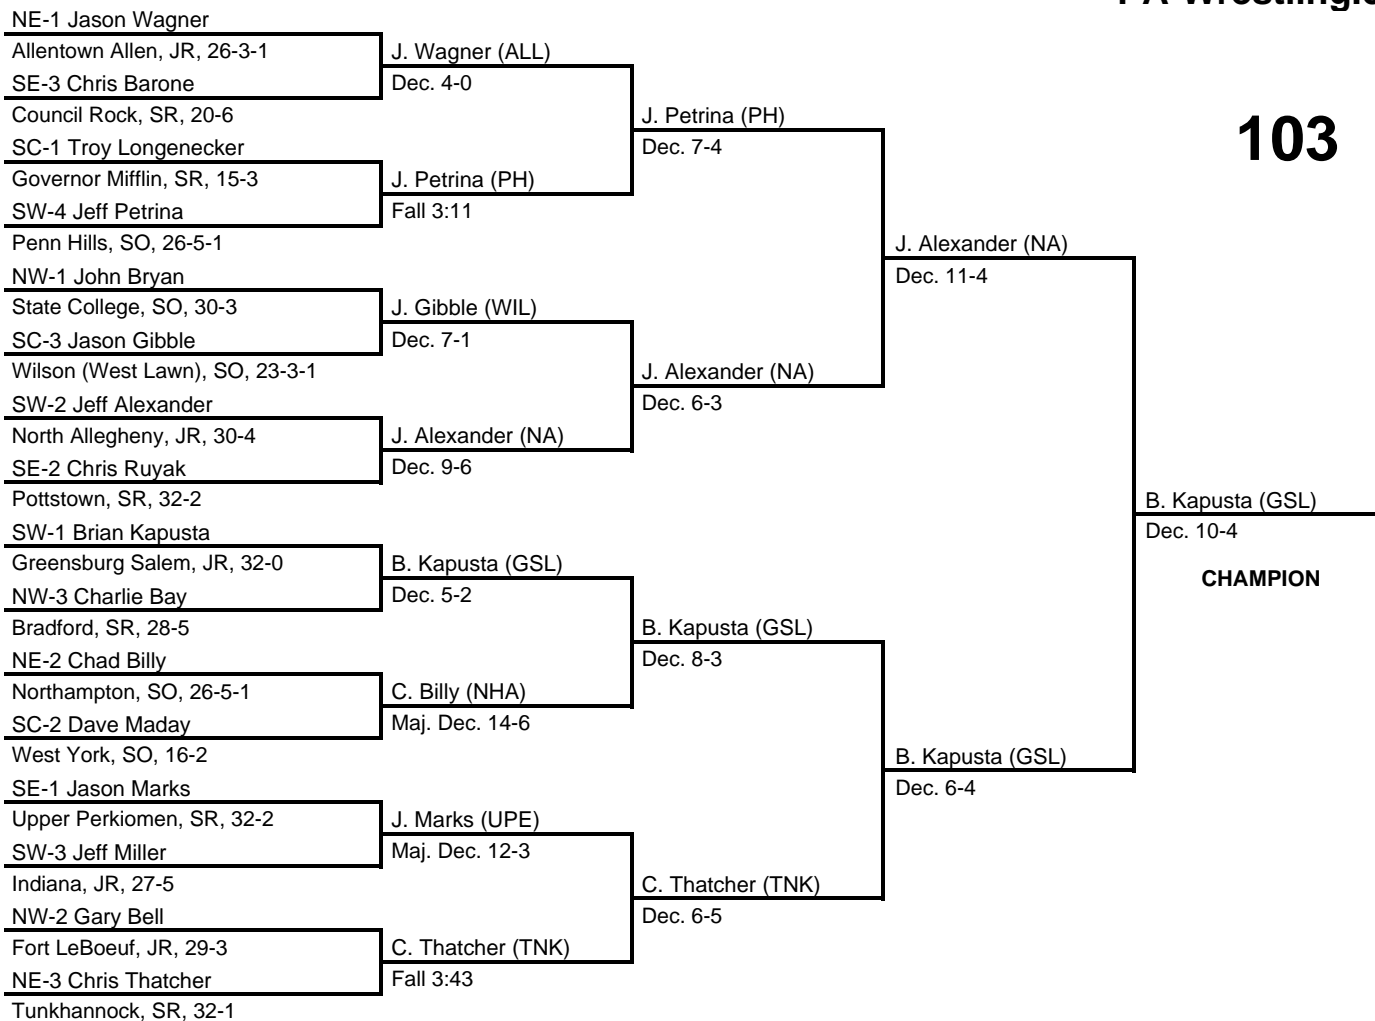

1989 PIAA Class AAA Wrestling Championships

at Hersheypark Arena, Hershey, PA -- March 16-18, 1989

results provided by
PA-Wrestling.com

Team Scores

Top 5 team scores are official; the rest are unofficial.

Place	Pts	School (Abbreviation)	1st	2nd	3rd	4th	5th	6th
91.	0.0	Reading (RDG)	-	-	-	-	-	-
91.	0.0	Ridley (RID)	-	-	-	-	-	-
91.	0.0	Seneca Valley (SEV)	-	-	-	-	-	-
91.	0.0	Shamokin (SHM)	-	-	-	-	-	-
91.	0.0	Solanco (SOL)	-	-	-	-	-	-
91.	0.0	Spring Grove (SPG)	-	-	-	-	-	-
91.	0.0	Sun Valley (SUV)	-	-	-	-	-	-
91.	0.0	West York (WY)	-	-	-	-	-	-
91.	0.0	Wissahickon (WIS)	-	-	-	-	-	-

1989 PIAA Class AAA Wrestling Championships

at Hersheypark Arena, Hershey, PA -- March 16-18, 1989

results provided by
PA-Wrestling.com

103