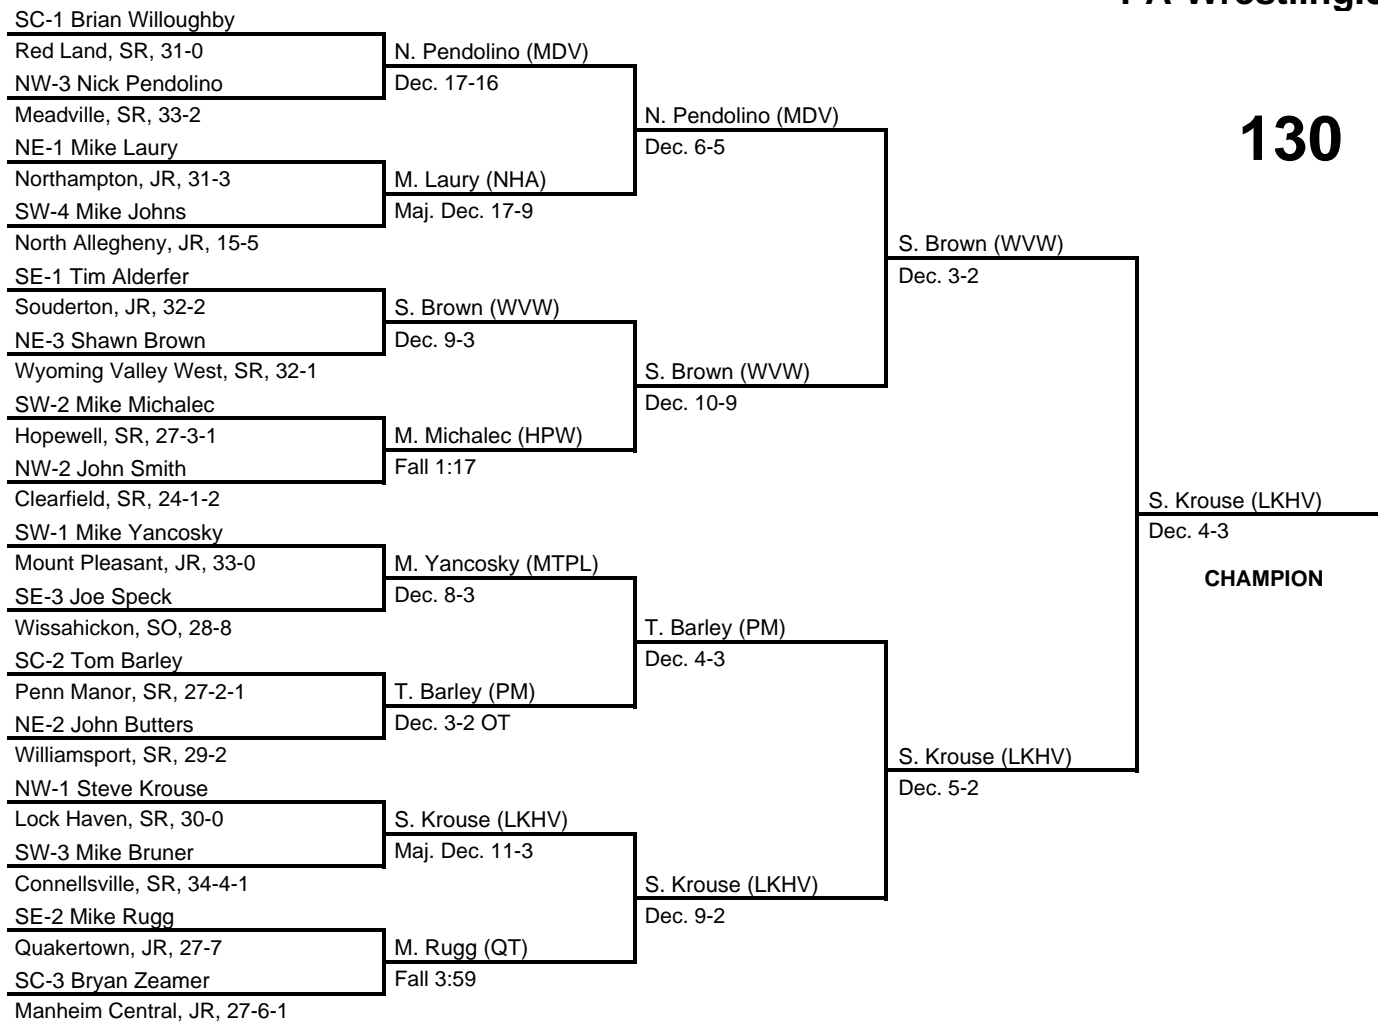

at Hersheypark Arena, Hershey, PA -- March 16-18, 1989

results provided by
PA-Wrestling.com

1989 PIAA Class AAA Wrestling Championships

at Hersheypark Arena, Hershey, PA -- March 16-18, 1989

results provided by
PA-Wrestling.com