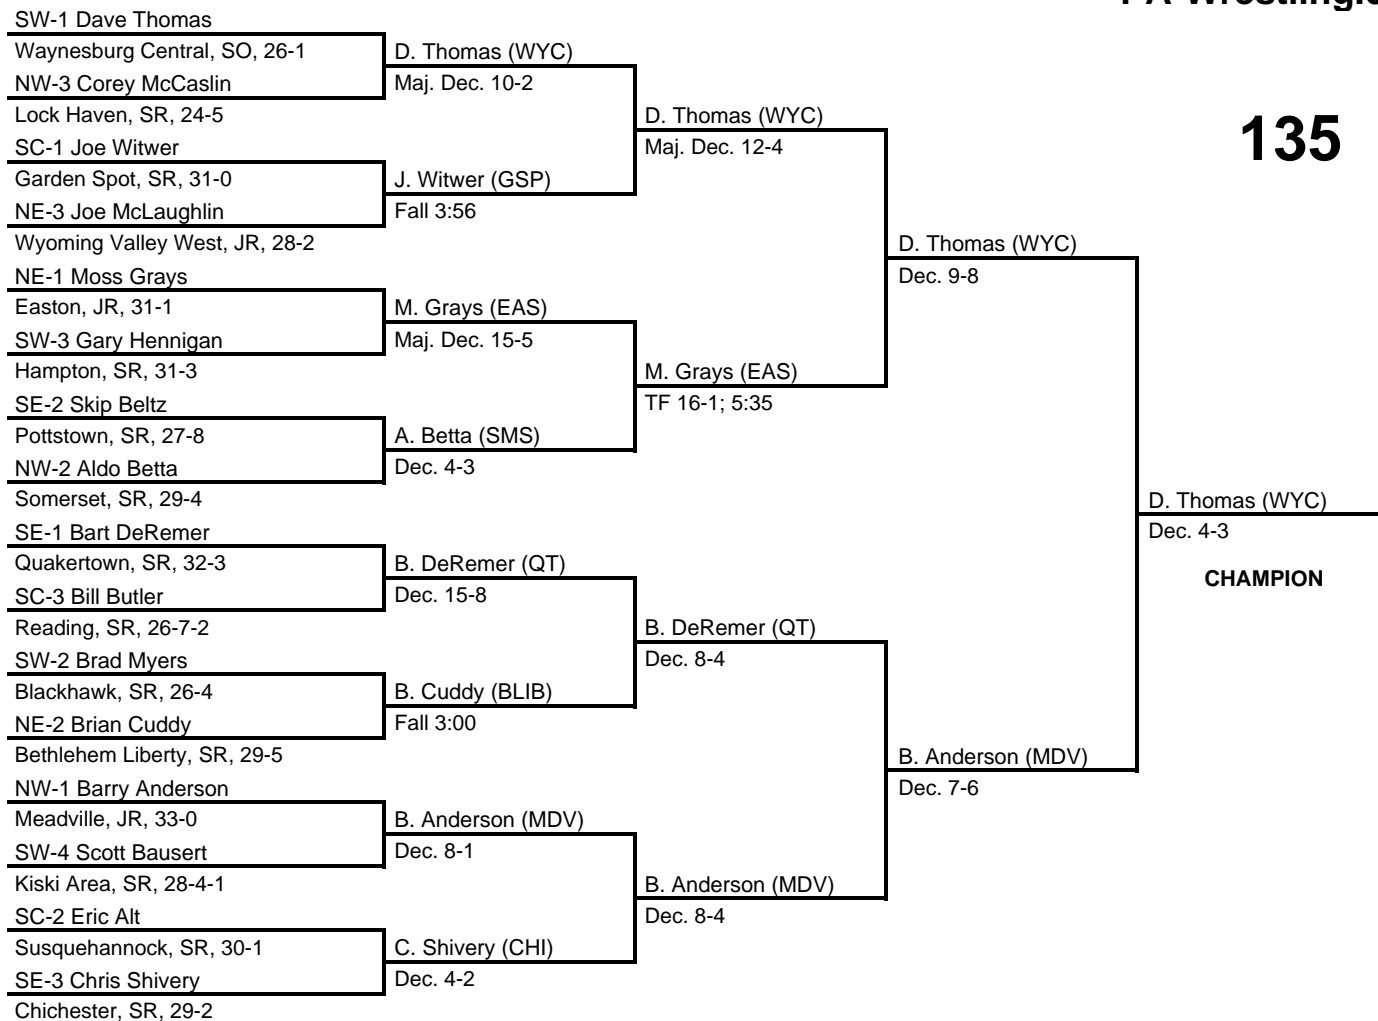

1989 PIAA Class AAA Wrestling Championships

at Hersheypark Arena, Hershey, PA -- March 16-18, 1989

results provided by
PA-Wrestling.com