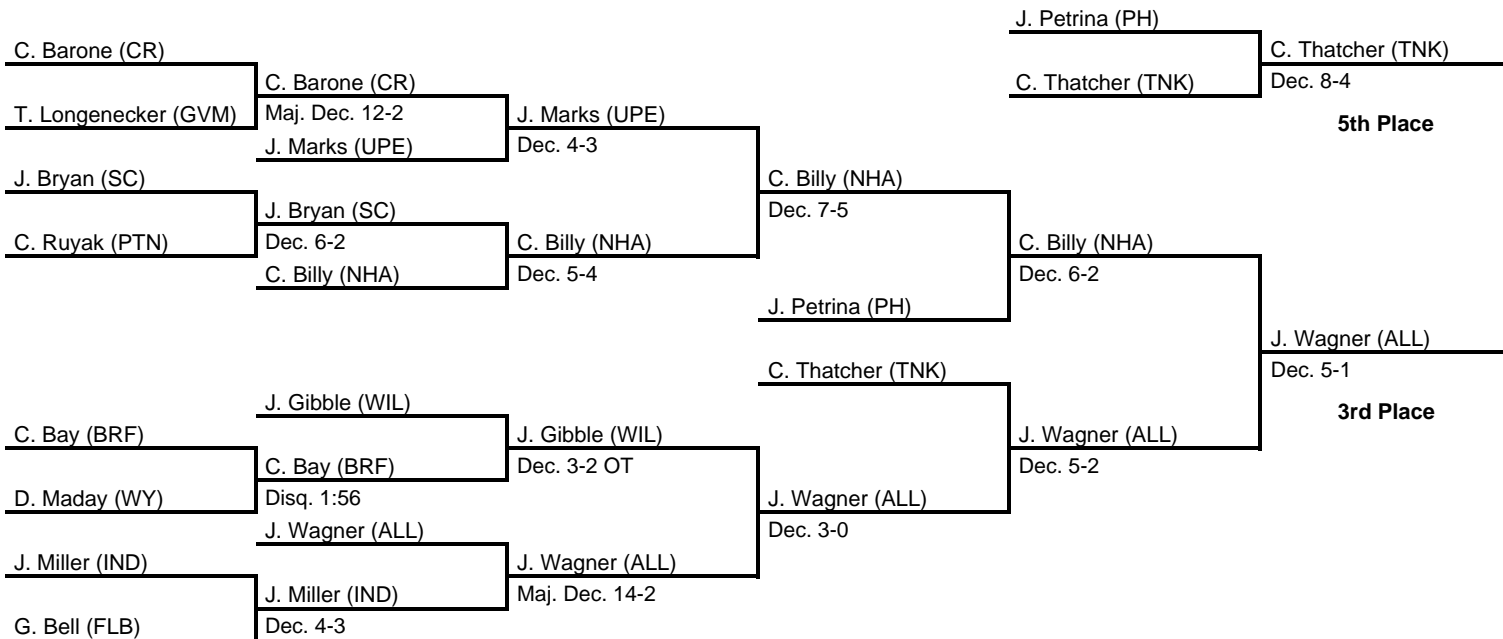

1989 PIAA Class AAA Wrestling Championships

at Hersheypark Arena, Hershey, PA -- March 16-18, 1989

results provided by
PA-Wrestling.com

Team Scores

Top 5 team scores are official; the rest are unofficial.

Place	Pts	School (Abbreviation)	1st	2nd	3rd	4th	5th	6th
91.	0.0	Reading (RDG)	-	-	-	-	-	-
91.	0.0	Ridley (RID)	-	-	-	-	-	-
91.	0.0	Seneca Valley (SEV)	-	-	-	-	-	-
91.	0.0	Shamokin (SHM)	-	-	-	-	-	-
91.	0.0	Solanco (SOL)	-	-	-	-	-	-
91.	0.0	Spring Grove (SPG)	-	-	-	-	-	-
91.	0.0	Sun Valley (SUV)	-	-	-	-	-	-
91.	0.0	West York (WY)	-	-	-	-	-	-
91.	0.0	Wissahickon (WIS)	-	-	-	-	-	-

1989 PIAA Class AAA Wrestling Championships

at Hersheypark Arena, Hershey, PA -- March 16-18, 1989

results provided by
PA-Wrestling.com

103