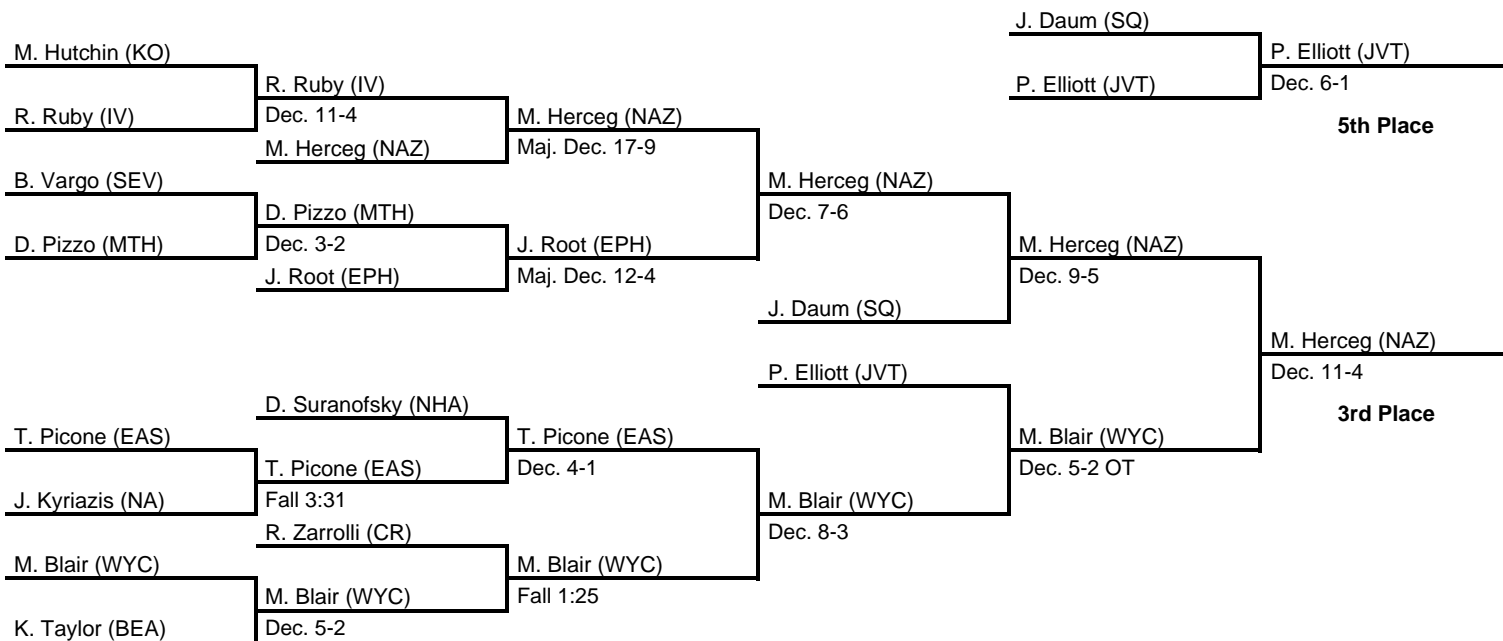

1989 PIAA Class AAA Wrestling Championships

at Hersheypark Arena, Hershey, PA -- March 16-18, 1989

results provided by
PA-Wrestling.com