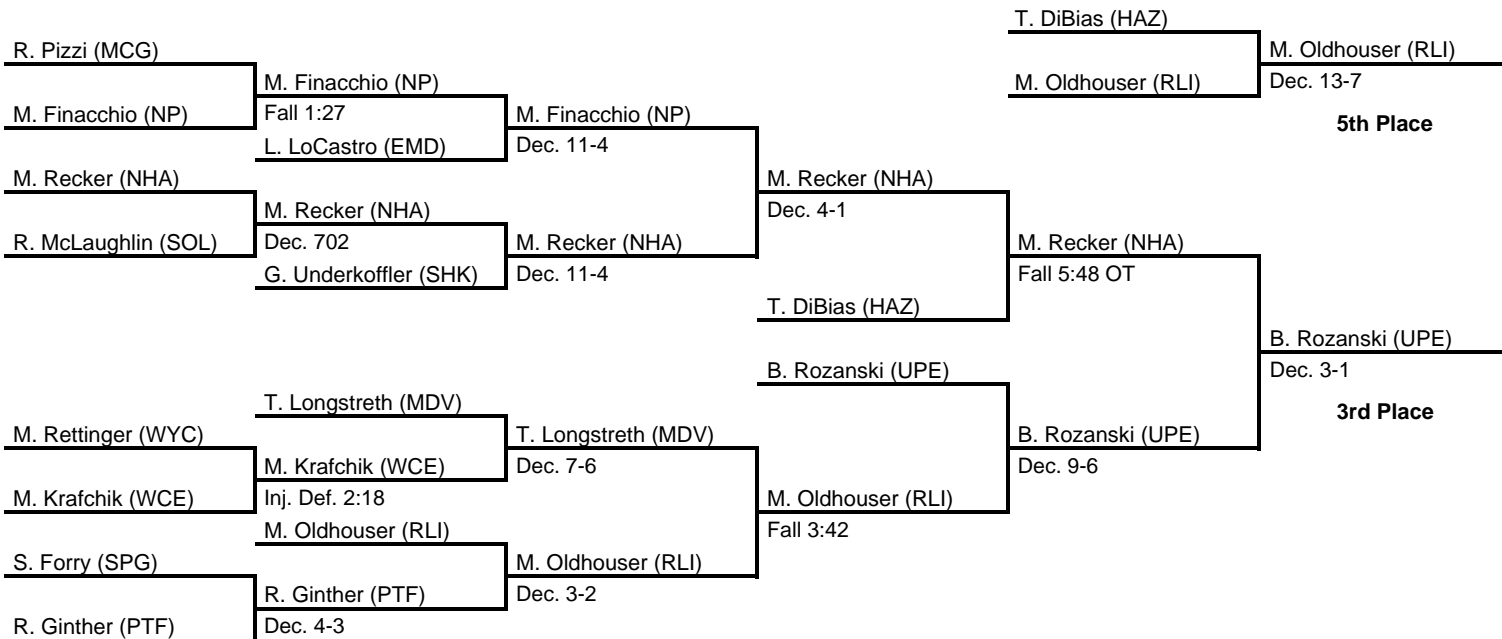

results provided by
PA-Wrestling.com

112

1989 PIAA Class AAA Wrestling Championships

at Hersheypark Arena, Hershey, PA -- March 16-18, 1989

results provided by
PA-Wrestling.com

1989 PIAA Class AAA Wrestling Championships