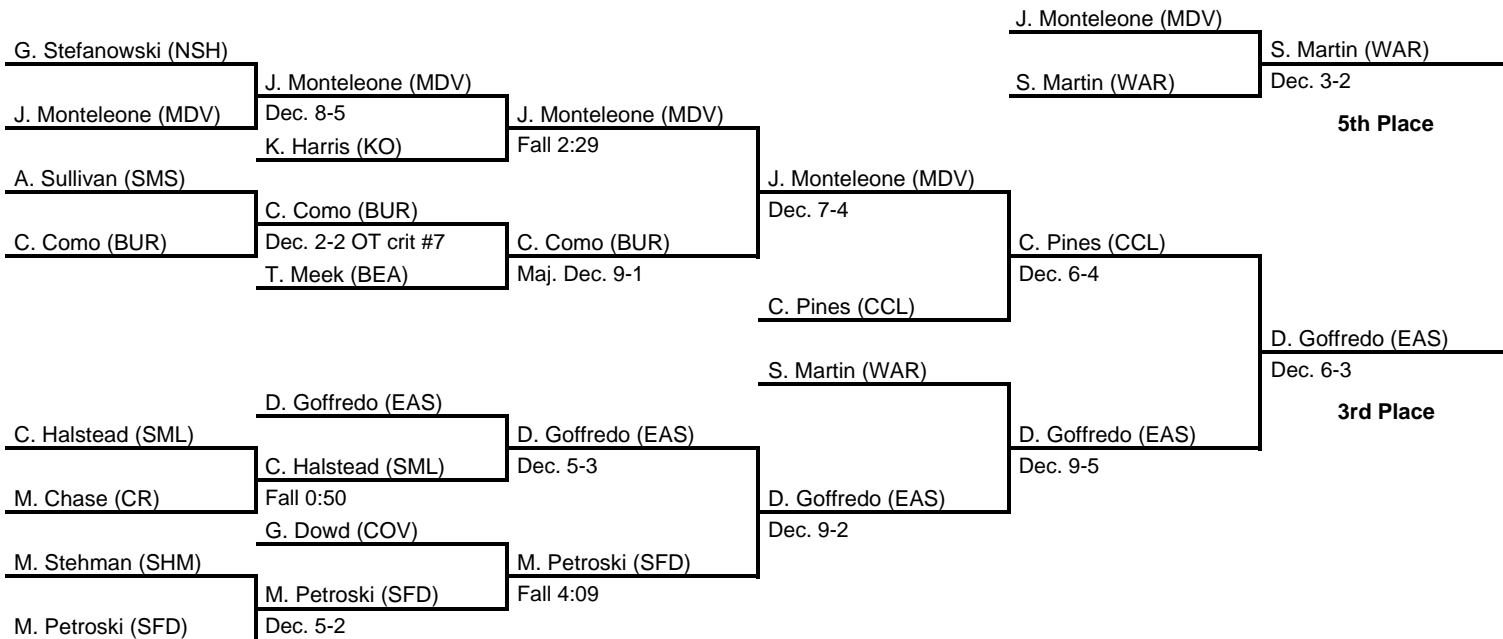

results provided by
PA-Wrestling.com

1989 PIAA Class AAA Wrestling Championships

at Hersheypark Arena, Hershey, PA -- March 16-18, 1989

results provided by
PA-Wrestling.com

145

1989 PIAA Class AAA Wrestling Championships